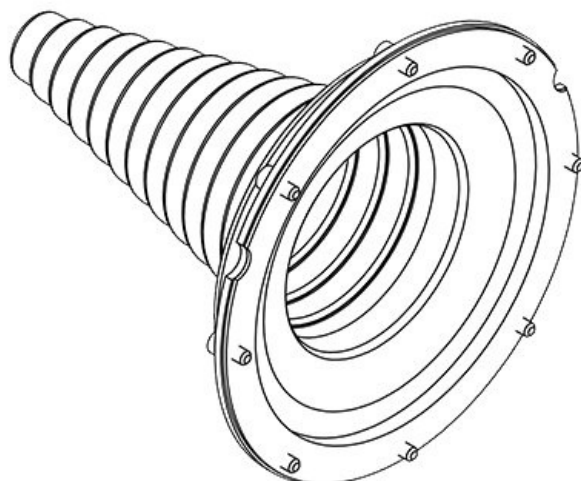

KEL-ULTRA flex pyramid cable entry grommets

for single cables with diameters up to 115 mm / IP66 / UL Type 12

The KEL-ULTRA flex is designed as a cable entry grommet for any large cable or conduit that is difficult to manage. The KEL-ULTRA flex comes in two sizes and is ideal for routing and sealing cables and conduits with a diameter from 25 to 115 mm. Due to the high flexibility of the elastomer pyramid, inserting large, thick cables with KEL-ULTRA flex is easier than using standard cable glands.

After inserting the cable or conduit, the KEL-ULTRA flex is quickly and easily mounted with the metal ring and screws. This ring enables a circular fixing and sealing of the grommet at the enclosure wall. The ring is supplied with each KEL-ULTRA flex.

Advantages & benefits

- It is possible to install rigid cables at angles
- Certified protection IP66 (acc. to EN 60529)

Product types & sizes

KEL-ULTRA flex 1

Part No.	42630	External diameter	168 mm
EAN	4251269309	Cut-out size, round	140 mm
Package quantity	1	No. of screw holes	8
For max. no. of cables	1	Diam. of screw holes	5,5 mm
Max. cable diameter	90 mm	Clamping range	1 x 25 - 90 mm
Height	175,5 mm		
Mounting height	175,5 mm		

Part No.	42631	External diameter	168 mm
EAN	4251269309069	Cut-out size, round	140 mm
Package quantity	1	No. of screw holes	8
For max. no. of cables	1	Diam. of screw holes	5,5 mm
Max. cable diameter	115 mm	Clamping range	1 x 75 - 115 mm
Height	175,5 mm		
Mounting height	175,5 mm		