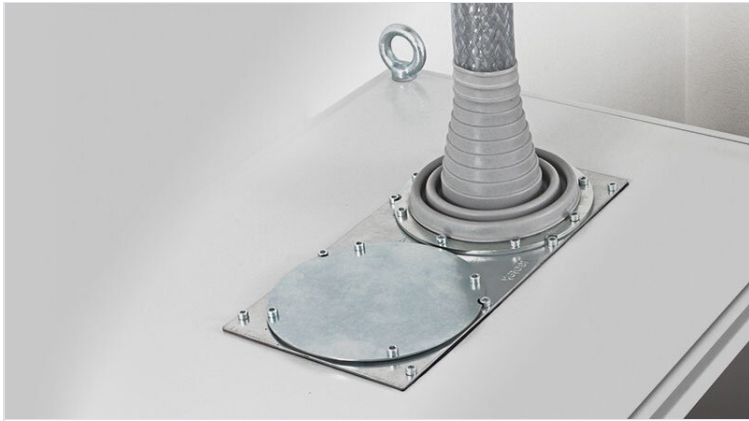

KEL-ULTRA flex pyramid cable entry grommets

for single cables with diameters up to 115 mm / IP66 / UL Type 12

The KEL-ULTRA flex is designed as a cable entry grommet for any large cable or conduit that is difficult to manage. The KEL-ULTRA flex comes in two sizes and is ideal for routing and sealing cables and conduits with a diameter from 25 to 115 mm. Due to the high flexibility of the elastomer pyramid, inserting large, thick cables with KEL-ULTRA flex is easier than using standard cable glands.

After inserting the cable or conduit, the KEL-ULTRA flex is quickly and easily mounted with the metal ring and screws. This ring enables a circular fixing and sealing of the grommet at the enclosure wall. The ring is supplied with each KEL-ULTRA flex.

IP rating (EN 60529)	IP54, IP55, IP64, IP65, IP66
UL Type (UL 50E)	UL Type 12
Material	Elastomer Fixing ring: Steel, zinc plated
Flame class	UL94-V0, self-extinguishing
Operating temperature	-40 C° to 100 C°
Properties	silicone free, halogen free
Mounting options	Screw type mounting

Advantages & benefits

- It is possible to install rigid cables at angles
- Certified protection IP66 (acc. to EN 60529)

Product types & sizes

KEL-ULTRA flex 1

Part No.	42630	External diameter	168 mm
EAN	4251269309	Cut-out size, round	140 mm
Package quantity	1	No. of screw holes	8
For max. no. of cables	1	Diam. of screw holes	5,5 mm
Max. cable diameter	90 mm	Clamping range	1 x 25 - 90 mm
Height	175,5 mm		
Mounting height	175,5 mm		