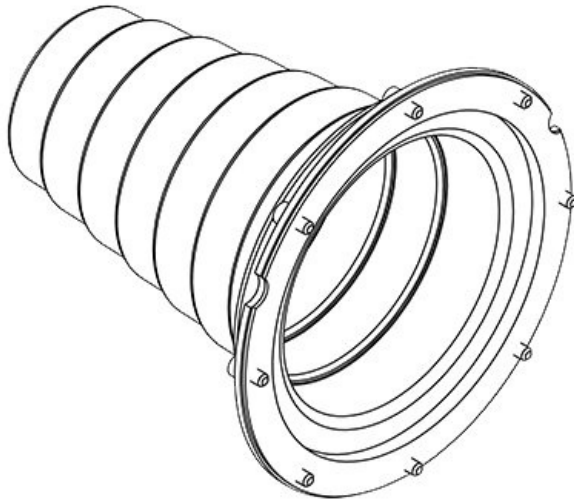

KEL-ULTRA flex pyramid cable entry grommets

for single cables with diameters up to 115 mm / IP66 / UL Type 12

The KEL-ULTRA flex is designed as a cable entry grommet for any large cable or conduit that is difficult to manage. The KEL-ULTRA flex comes in two sizes and is ideal for routing and sealing cables and conduits with a diameter from 25 to 115 mm. Due to the high flexibility of the elastomer pyramid, inserting large, thick cables with KEL-ULTRA flex is easier than using standard cable glands.

After inserting the cable or conduit, the KEL-ULTRA flex is quickly and easily mounted with the metal ring and screws. This ring enables a circular fixing and sealing of the grommet at the enclosure wall. The ring is supplied with each KEL-ULTRA flex.

Advantages & benefits

- It is possible to install rigid cables at angles
- Certified protection IP66 (acc. to EN 60529)

Product types & sizes

KEL-ULTRA flex 1

Part No.	42630	External diameter	168 mm
EAN	4251269309	Cut-out size, round	140 mm
Package quantity	1	No. of screw holes	8
For max. no. of cables	1	Diam. of screw holes	5,5 mm
Max. cable diameter	90 mm	Clamping range	1 x 25 - 90 mm
Height	175,5 mm		
Mounting height	175,5 mm		

Part No.	42631	External diameter	168 mm
EAN	4251269309069	Cut-out size, round	140 mm
Package quantity	1	No. of screw holes	8
For max. no. of cables	1	Diam. of screw holes	5,5 mm
Max. cable diameter	115 mm	Clamping range	1 x 75 - 115 mm
Height	175,5 mm		
Mounting height	175,5 mm		